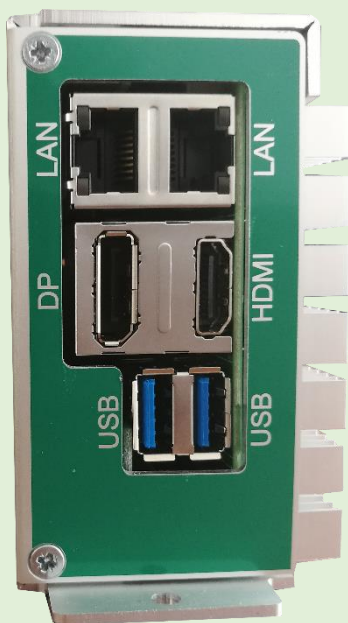

- S.O. Windows 10 Enterprise LTSB
- 3 x USB 3.0
- 1 x USB OTG
- 1 x HDMI
- 1 x DP
- 2 x Gb Ethernet
- CPU Intel® Celeron N3350/N4200
- RAM 2/4/8 Gb LPDDR4
- Storage 32/64/128 GB eMMC
- Power 24 Vdc

WPC is a MiniPc Windows low price. Inside is installed the Windows 10 Enterprise S.O. Anything similar to a normal PC can connect to the Promax systems via RJ45 Ethernet. It can be connected to external monitors via HDMI or DP port. The 3 USB ports allow broad connectivity with external devices such as Mouse, Keyboards, TouchScreen, USB Drives and so on. Ideal for use with **IsoUs**. Industrial aluminum and Power 24 Vdc

External Mouse and Keyboard (optional)

External Monitor

HDMI

RJ45 Cable

WPC	
CPU	Intel® Celeron N3350/N4200
RAM	2/4/8 Gb LPDDR4
STORAGE	eMMC 32/64/128 Gb
ETHERNET	2 – Gb ETHERNET
GRAPHICS	Intel® Gen 9 HD/500 HD/505
USB	3 - USB 3.0 1- USB OTG
VIDEO OUTPUT	1 – HDMI 1 - DP
O.S.	Windows 10 Enterprise LTSB
POWER SUPPLY	24 Vdc – 1,25 A max
TEMPERATURE	From -20° C to +70° C
PROTECTION	IP20
DIMENSIONS (mm)	W55 H95 D90

ORDER CODE WPC	
WPC/02-32-N3350	2 Gb RAM - Cpu Intel® Celeron N3350 Dual Core 2.4 Ghz - 32 Gb Storage
WPC/04-32-N3350	4 Gb RAM - Cpu Intel® Celeron N3350 Dual Core 2.4 Ghz - 32 Gb Storage
WPC/04-32-N4200	4 Gb RAM - Cpu Intel® Pentium N4200 Quad Core 2.5 Ghz - 32 Gb Storage
WPC/08-64-N4200	8 Gb RAM - Cpu Intel® Pentium N4200 Quad Core 2.5 Ghz - 64 Gb Storage
WPC/08-128-N4200	8 Gb RAM - Cpu Intel® Pentium N4200 Quad Core 2.5 Ghz - 128 Gb Storage